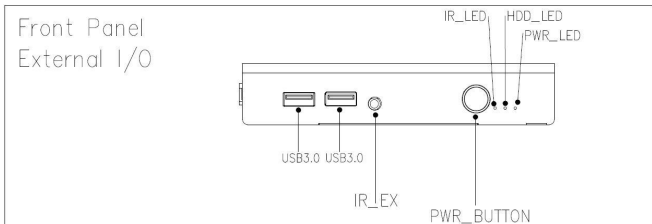

DK37-F1-3865U40E0G-GIA

Power	Power Type	DC-IN
	Power Adapter	19V/2.1A
Mechanical	Dimensions (W x D x H)	130mm x 128.5mm x 26mm
	Construction	Metal
	Color	Black
Environment	Operating Temperature	0°C ~ 40°C (32 °F ~ 104 °F) at 0.7m/s Air Flow
	Relative Humidity	95% @ 40°C (non-condensing)
Certification	Certification	CE, FCC Class B, CCC