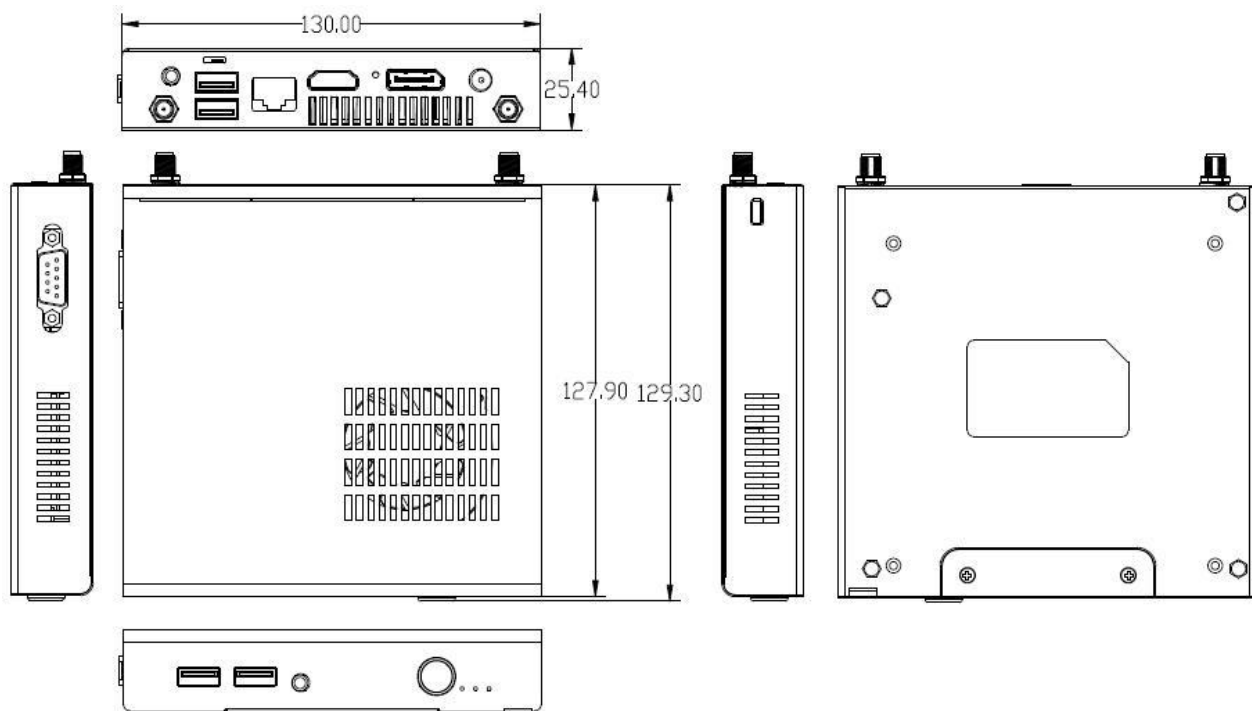

Giada DK37

Super Slim Embedded PC with Intel Mainstream CPU

Features

- ◆ Kabylake Platform, Intel Celeron CPU
- ◆ 1 x SODIMM DDR4, Up to 16GB
- ◆ Two Independent Displays with 4K Resolution Image
- ◆ 1 x mSATA, EMMC Onboard (Optional)
- ◆ 4 x USB3.0, 1 x RJ45, 1 x RS232
- ◆ 1 x M.2 (2230) for WiFi/BT
- ◆ 1 x Mini-PCIe for mSATA

Specifications

RoHS CE FCC CCC

DK37-N1-3865U40M0G-GIA

		DK37-N1-3865U40M0G-GIA
Processor	CPU	Intel® Celeron 3865U
	Frequency	1.80 GHz
	BIOS	AMI Source Code
	Chipset	SOC
Memory	Type	DDR4-2133MHz
	Socket	1 x SO-DIMM
	Max Size	32GB
Graphics	GPU	Intel® HD Graphics 610
	Graphic Engine	Direct3D 2015, OpenGL 5.0, OpenCL 2.1
	DP	1 x DP (Max. 4096 x 2160 @60Hz)
	HDMI	1 x HDMI (Max. 3840 x 2160 @30Hz)
Network	Controller	Realtek RTL8111F Gigabit Ethernet
	Interface	1 x RJ45
I/O	USB	4 x USB 3.0
	Display Interface	1 x DP1.2, 1 x HDMI1.4b
	LAN	1 x RJ45
	Serial Port	1 x RS232
	Audio	1 x MIC-IN, 1 x AUDIO-OUT
	Mini-PCIe	1 x Full- size Mini-PCIe for mSATA
	M.2	1 x M.2 (2230) for WiFi/BT
	JAHG Switch	1
	LED Indicators	1 x HDD LED, 1 x Power LED
Storage	mSATA	1 x Full-length mSATA
JAHG Tech	WatchDog Timer	0~255 Second Time Out Support
	Auto Power On	Power Activated Automatically Start
	RTC	Set Up Independently Every day, A Week as a Cycle
	Remote Control	By IR Controller for Power On
	Wake On Lan	Supported
Operation System	Windows	Windows10 (64-bit)
	Linux	Supported

DK37-F1-3865U40E0G-GIA

Power	Power Type	DC-IN
	Power Adapter	19V/2.1A
Mechanical	Dimensions (W x D x H)	130mm x 128.5mm x 26mm
	Construction	Metal
	Color	Black
Environment	Operating Temperature	0°C ~ 40°C (32 °F ~ 104 °F) at 0.7m/s Air Flow
	Relative Humidity	95% @ 40°C (non-condensing)
Certification	Certification	CE, FCC Class B, CCC