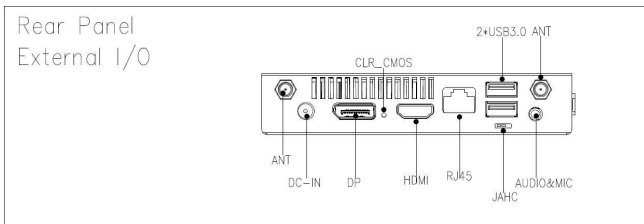

Specifications

RoHS CE FCC CCC

DK37-N1-3865U40M0G-GIA

		DK37-N1-3865U40M0G-GIA
Processor	CPU	Intel® Celeron 3865U
	Frequency	1.80 GHz
	BIOS	AMI Source Code
	Chipset	SOC
Memory	Type	DDR4-2133MHz
	Socket	1 x SO-DIMM
	Max Size	32GB
Graphics	GPU	Intel® HD Graphics 610
	Graphic Engine	Direct3D 2015, OpenGL 5.0, OpenCL 2.1
	DP	1 x DP (Max. 4096 x 2160 @60Hz)
	HDMI	1 x HDMI (Max. 3840 x 2160 @30Hz)
Network	Controller	Realtek RTL8111F Gigabit Ethernet
	Interface	1 x RJ45
I/O	USB	4 x USB 3.0
	Display Interface	1 x DP1.2, 1 x HDMI1.4b
	LAN	1 x RJ45
	Serial Port	1 x RS232
	Audio	1 x MIC-IN, 1 x AUDIO-OUT
	Mini-PCIe	1 x Full- size Mini-PCIe for mSATA
	M.2	1 x M.2 (2230) for WiFi/BT
	JAHG Switch	1
	LED Indicators	1 x HDD LED, 1 x Power LED
Storage	mSATA	1 x Full-length mSATA
JAHG Tech	WatchDog Timer	0~255 Second Time Out Support
	Auto Power On	Power Activated Automatically Start
	RTC	Set Up Independently Every day, A Week as a Cycle
	Remote Control	By IR Controller for Power On
	Wake On Lan	Supported
Operation System	Windows	Windows10 (64-bit)
	Linux	Supported

DK37-F1-3865U40E0G-GIA

Power	Power Type	DC-IN
	Power Adapter	19V/2.1A
Mechanical	Dimensions (W x D x H)	130mm x 128.5mm x 26mm
	Construction	Metal
	Color	Black
Environment	Operating Temperature	0°C ~ 40°C (32 °F ~ 104 °F) at 0.7m/s Air Flow
	Relative Humidity	95% @ 40°C (non-condensing)
Certification	Certification	CE, FCC Class B, CCC